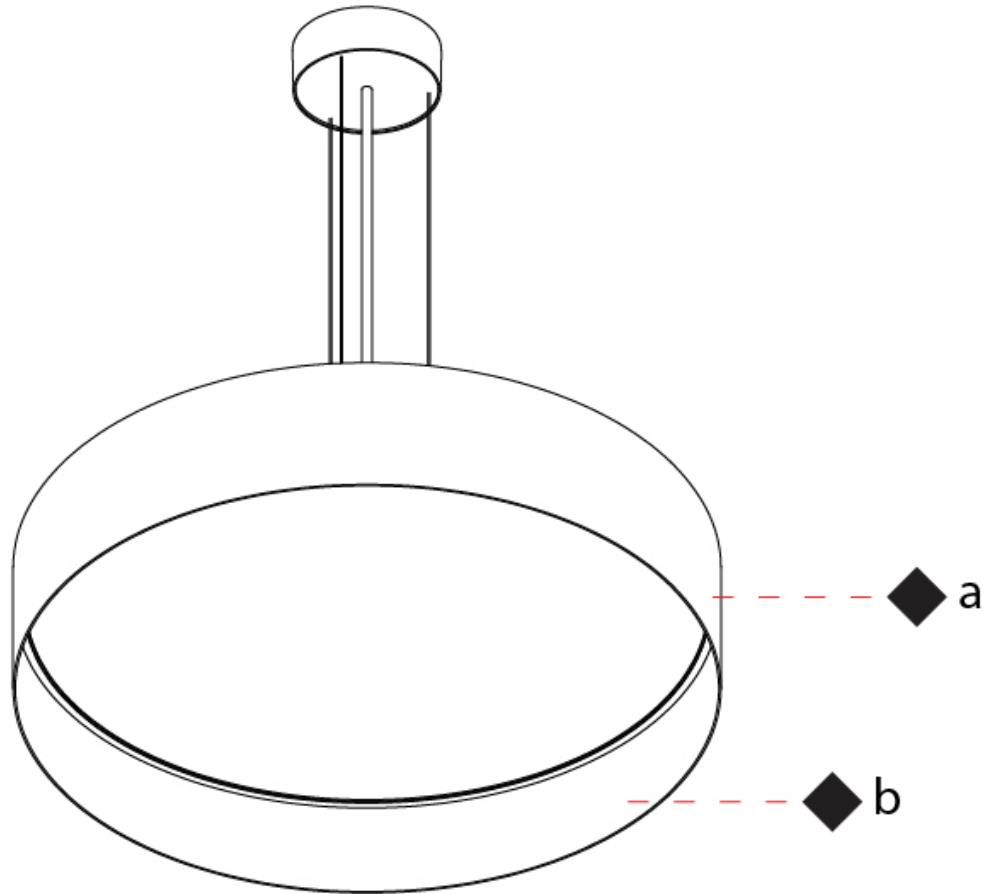

SIGN DRUM SUSPENSION

A201061-

PROJECT _____

TYPE _____

SPECIFIER _____

QUANTITY _____

DATE _____

A