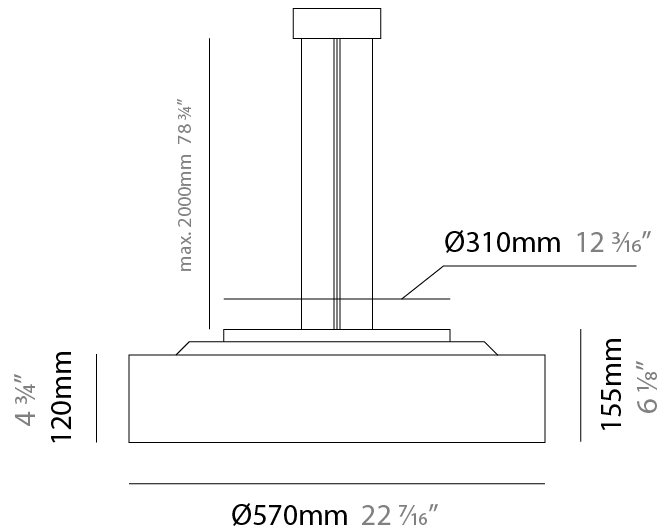

SIGN DRUM SUSPENSION

A201061-

base number   Finish   Diffuser
Options

1. To build a product code in our configurator select the specify button on the base model # product page
2. To build a manual product code on this datasheet choose from the options listed below in blue font and add the suffix to the base model #

GENERAL

Series: Sign Drum
Partner: Zaneen
Division: Architectural
Installation: Suspension
Product Type: Pendant
Mounting Location: Ceiling
Light Distribution: Direct / Indirect

PHYSICAL

Shape: Round
Diameter (mm): 570
Diameter (in): 22 ⁷/₁₆"
Height (mm): 155
Height (in): 6 ¹/₈"
Max. Overall Height (mm): 2155
Max. Overall Height (in): 84 ¹³/₁₆"
Diffuser: [Opal](#) / [Microprism](#) / [Sparkling Secret](#) / [Vintage Industrial](#)
Fixture Finish: [MBK](#) / [MBG](#) / [MWH](#) / [MWG](#)
Fixture Material: Aluminum
Cable Details: 2000mm/78 3/4" Transparent PVC power cable

ELECTRICAL

Lamp Type: LED
Input Wattage (W): 68
Input Voltage (V): 120 - 277
Constant Current (MA): 350

LED

Color Temperature (°K): 2700-6500 Tunable White
CRI: >90 CRI
Lamp Life (hrs): 60000

OPTICAL

Beam Angle: 96

RATINGS AND CERTIFICATIONS

Certified By: Certified for North American Standards
IP rating: IP20

PROJECT
TYPE
SPECIFIER
QUANTITY
DATE