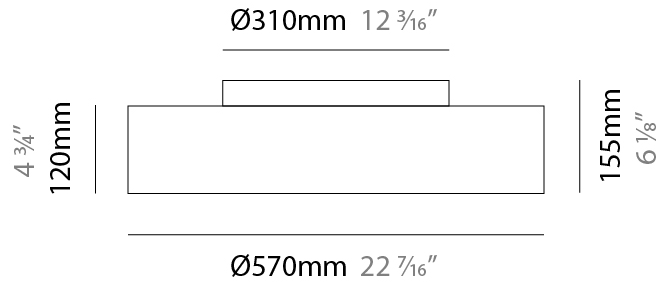

PROJECT	_____
TYPE	_____
SPECIFIER	_____
QUANTITY	_____
DATE	_____

SIGN DRUM SURFACE

A202010- _____ - _____
base number   Finish   Diffuser
                                 Options

1. To build a product code in our configurator select the specify button on the base model # product page
2. To build a manual product code on this datasheet choose from the options listed below in blue font and add the suffix to the base model #

GENERAL

Series: Sign Drum
Partner: Zaneen
Division: Architectural
Installation: Surface
Product Type: Ceiling Surface
Mounting Location: Ceiling
Light Distribution: Direct

PHYSICAL

Shape: Round
Diameter (mm): 570
Diameter (in): 22 ⁷/₁₆
Height (mm): 155
Height (in): 6 ¹/₈
Diffuser: [Opal](#) / [Microprism](#) / [Sparkling Secret](#) / [Vintage Industrial](#)
Fixture Finish: [MBK](#) / [MBG](#) / [MWH](#) / [MWG](#)
Fixture Material: Aluminum

ELECTRICAL

Lamp Type: LED
Input Wattage (W): 49
Input Voltage (V): 120 - 277
Constant Current (MA): 350

LED

Color Temperature (°K): 2700-6500 Tunable White
CRI: >90 CRI
Lamp Life (hrs): 60000

OPTICAL

RATINGS AND CERTIFICATIONS

Certified By: Certified for North American Standards
IP rating: IP20